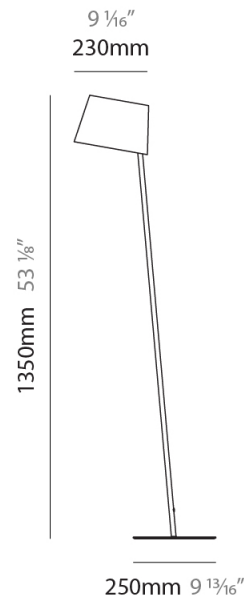

EXCENTRICA PORTABLE

D54051- _____ - _____

base number   Finish Options   Finish Options

1. To build a product code in our configurator select the specify button on the base model # product page
2. To build a manual product code on this datasheet choose from the options listed below in blue font and add the suffix to the base model #

GENERAL

Series: Excentrica
Brand: Fambuena
Division: Design
Mounting Type: Portable
Mounting Location: Floor
Subcategory: Floor

PHYSICAL

Shape: Cylinder
Diameter (mm): 230
Diameter (in): 9 1/16
Height (mm): 1350
Height (in): 53 1/8
Light Distribution: Direct
Diffuser: Cotton Shade
Fixture Finish: [BRA / PWT](#)
Holder Finish: BLM / WHM
Fixture Material: Metal / Marble

ELECTRICAL

Number of Lamps: 1
Lamp Type: LED Retrofit
Lamp Shape: B10
Bulb Included: Bulb Not Included
Max. Wattage Per Lamp (W): 4
Lamp Base: E12
Input Voltage (V): 120

LED

OPTICAL

RATINGS AND CERTIFICATIONS

Certified By: Certified for North American Standards
IP rating: IP20

PROJECT
TYPE
SPECIFIER
QUANTITY
DATE