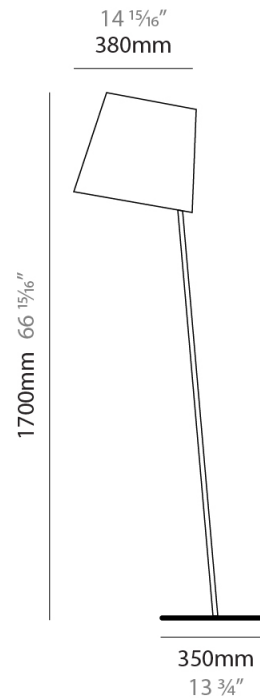

EXCENTRICA PORTABLE

D54049- _____ - _____

base number   Finish Options   Finish Options

1. To build a product code in our configurator select the specify button on the base model # product page
2. To build a manual product code on this datasheet choose from the options listed below in blue font and add the suffix to the base model #

GENERAL

Series: Excentrica
Brand: Fambuena
Division: Design
Mounting Type: Portable
Mounting Location: Floor
Subcategory: Floor

PHYSICAL

Shape: Abstract
Diameter (mm): 380
Diameter (in): 14 ¹⁵/₁₆
Height (mm): 1700
Height (in): 66 ¹⁵/₁₆
Light Distribution: Direct
Diffuser: Cotton Shade
[Fixture Finish: BRA / PWT](#)
Holder Finish: BLM / WHM
Fixture Material: Metal / Marble
Upon Request: Bolt Down

ELECTRICAL

Number of Lamps: 1
Lamp Type: LED Retrofit
Lamp Shape: A19
Bulb Included: Bulb Not Included
Max. Wattage Per Lamp (W): 12
Lamp Base: E26
Input Voltage (V): 120
Upon Request: 277Vac / GU24

LED

OPTICAL

RATINGS AND CERTIFICATIONS

Certified By: Certified for North American Standards
IP rating: IP20

PROJECT _____
TYPE _____
SPECIFIER _____
QUANTITY _____
DATE _____